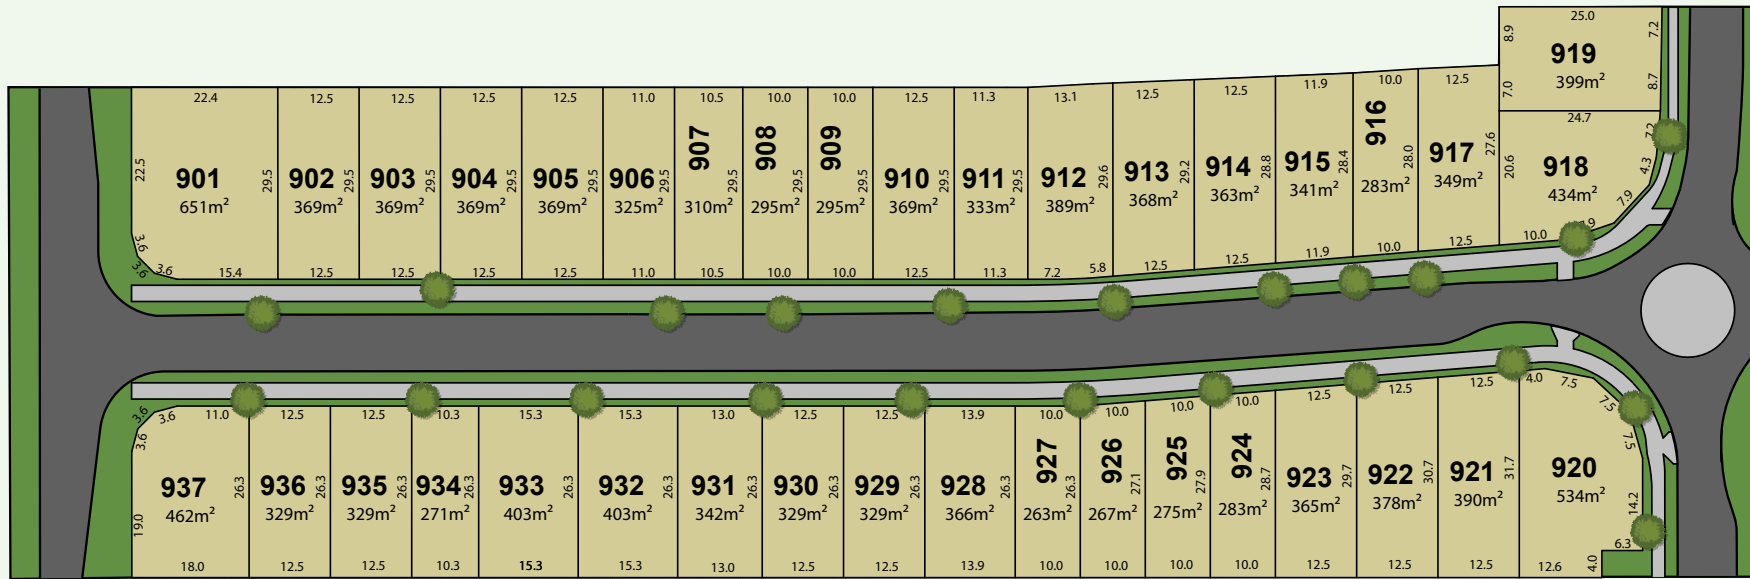

# AFFINITY - STAGE 9

- All areas and distances subject to final survey.
- Landscaping features including street tree locations shown on this plan are indicative only.

## AFFINITY ESTATE

Morayfield South

*Living that matches your dreams*

Phone (07) 3480 4200

Sales & Information Centre

Affinity Boulevard, (Oakey Flat Road) Morayfield

[affinityestate.com.au](http://affinityestate.com.au)